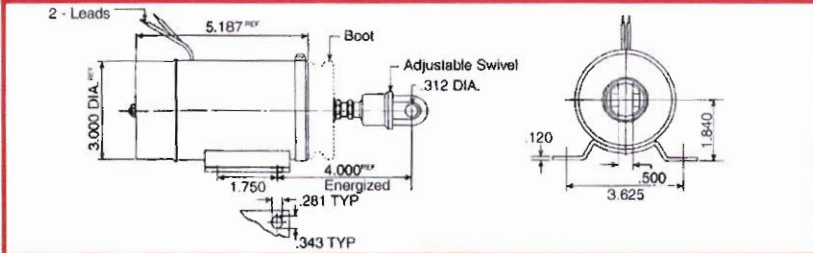

FIGURE 2

D516-ALL

OTHER REPLACEMENT SOLENOIDS AVAILABLE:

- D610 series solenoids replace Synchro Start 1502, 1504 and 1753 solenoids.
- P610 series solenoids replace Synchro Start 1502ES, 1504ES and 1753ES solenoids.
- D513 series solenoids replace Synchro Start 2001, 1751, and 2003 solenoids.
- P613 series solenoids replace Synchro Start 2001ES, 1751ES, 2003ES and D series solenoids.
- D515 series solenoids replace Synchro Start 2370 solenoids.
- P600 series solenoids replace Synchro Start 1502, 1504, 1751 and 2003 solenoids when used with Trombetta modules.
- Low profile governor mounted kits provide efficient shutdown for engines with Bosch RSV governors.
- Q600 series solenoids provide push action up to 20 pounds at 1-1/2" stroke.
- "Quick-Kits" are available for shutdown of many popular engines.
- P/Q 500 series and D500 series solenoids (push and pull) are available for applications requiring longer strokes and /or higher forces.

Trombetta +
ELECTROMAGNETICS

Trombetta
P515-A57
Delco Replacements